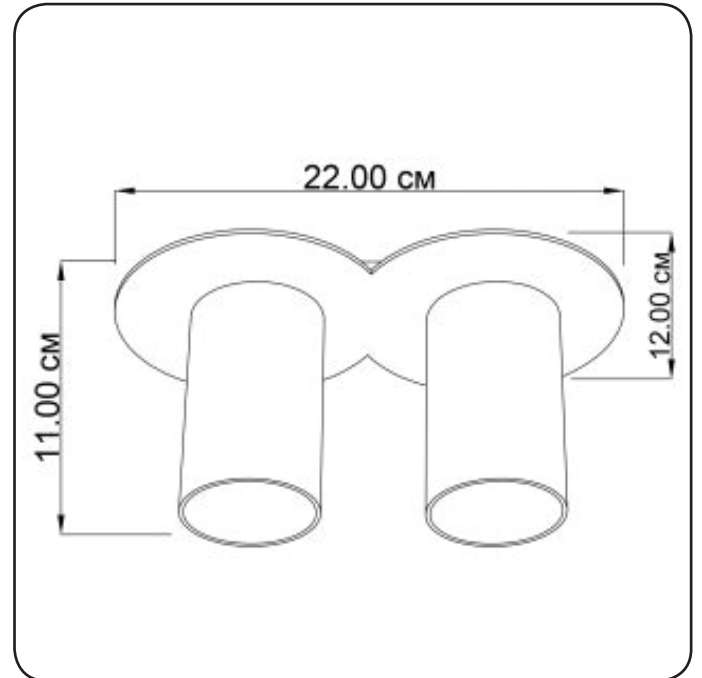

Vardo

210217.01.05

Height:	11 cm
Width:	12 cm
Length:	22 cm
Lampholder / Socket:	MR16 GU10-2
Max. wattage:	50 W
Voltage:	230 V
Material:	metal
Color:	white/ black
Lamp included:	no
Protection class:	IP20