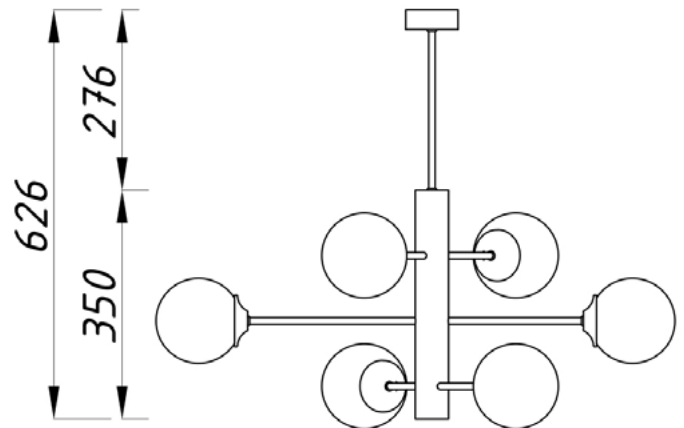

## Suspension lamps

Imperium Light

ATLANT

256679.05.01

Height:	63 cm
Width:	57 cm
Length:	79 cm
Diameter of lampshade:	13 cm
Lampholder / Socket:	E14
Number of light sources:	6
Max. wattage:	40 Watts
Voltage:	230 Volt
Material:	metal / glass
Color:	black / white
Lamp included:	no
Protection class:	IP20