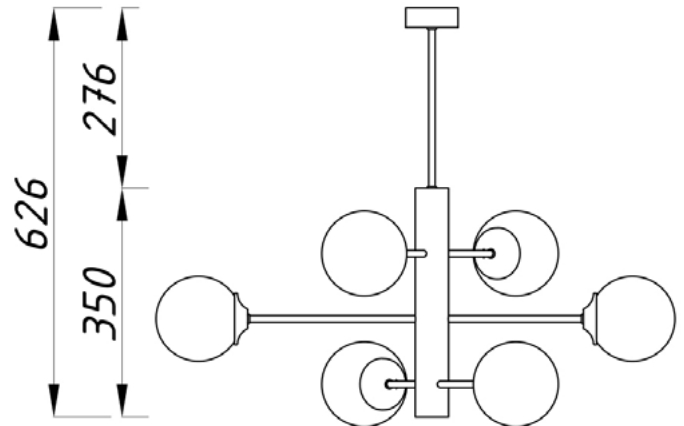

ATLANT

256679.05.23

Height:	63 cm
Width:	57 cm
Length:	79 cm
Diameter of lampshade:	13 cm
Lampholder / Socket:	E14
Number of light sources:	6
Max. wattage:	40 Watts
Voltage:	230 Volt
Material:	metal / glass
Color:	black / brown
Lamp included:	no
Protection class:	IP20