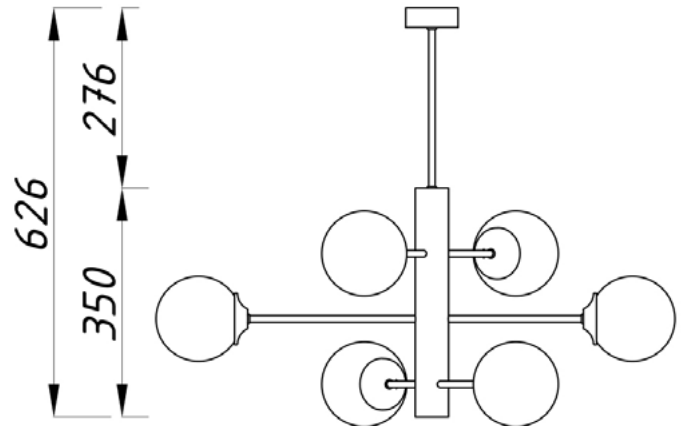

ATLANT

256679.O5.69

Height:	63 cm
Width:	57 cm
Length:	79 cm
Diameter of lampshade:	13 cm
Lampholder / Socket:	E14
Number of light sources:	6
Max. wattage:	40 Watts
Voltage:	230 Volt
Material:	metal / glass
Color:	black / black smoke
Lamp included:	no
Protection class:	IP20