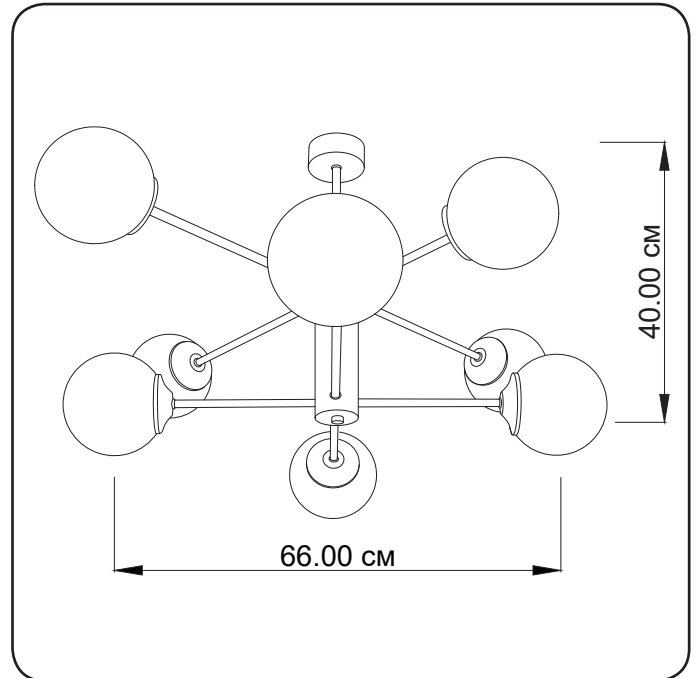

Suspension lamp

Imperium Light

Atlant

256866.01.00

Height:	40 cm
Width:	66 cm
Diameter of lampshade:	13 cm
Lampholder / Socket:	E14
Number of light sources:	8
Max. wattage:	40 W
Voltage:	230 V
Material:	metal/ glass
Color:	white/ transparent
Lamp included:	no
Protection class:	IP20