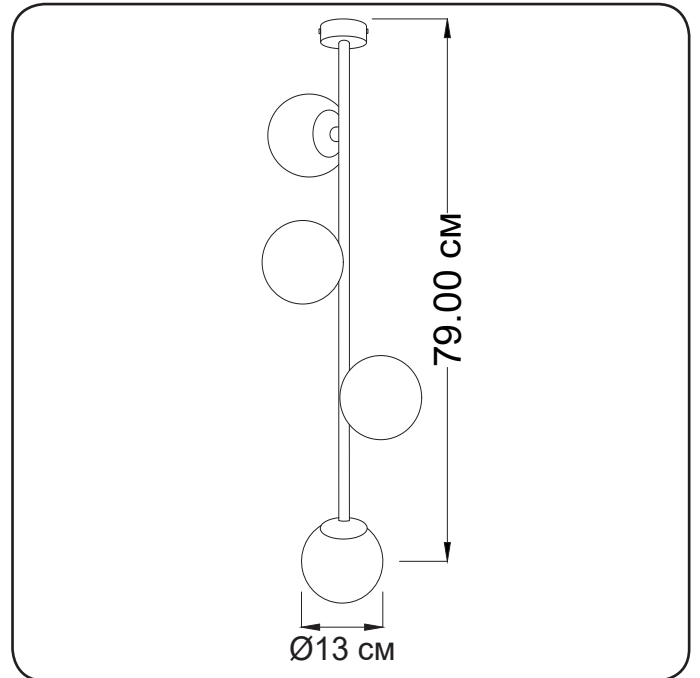

Ceiling lamps

Imperium Light

Frost

262479.05.23

Height:	79 cm
Diameter of lampshade:	13 cm
Lampholder / Socket:	E14
Number of light sources:	4
Max. wattage:	40 W
Voltage:	230 V
Material:	metal/ glass
Color:	black/ brown
Lamp included:	no
Protection class:	IP20