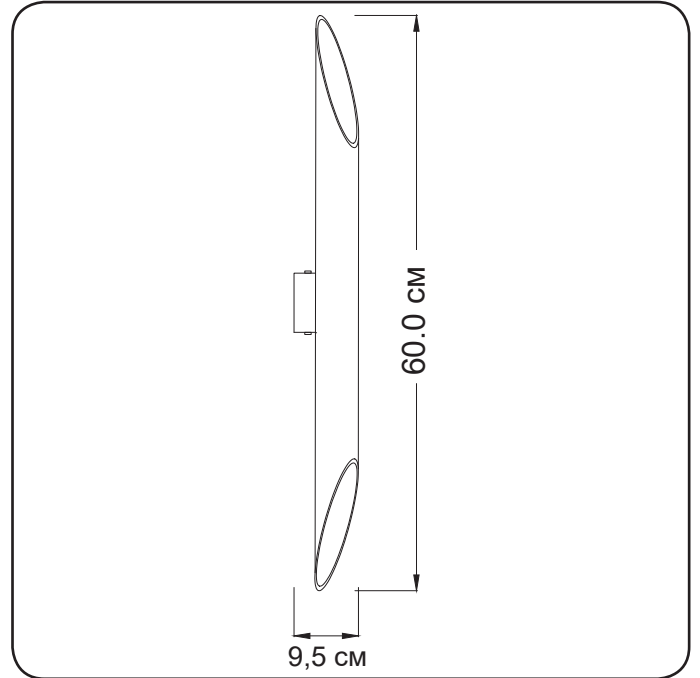

Wall lamp

Imperium Light

Delhi

270260.01.01

Height	60 cm
Spacing from wall:	9.5 cm
Lampholder / Socket:	MR16 GU10
Number of light sources:	2
Max. wattage:	50 W (watts)
Voltage:	230 V (volt)
Material:	meta
Color:	white
Lamp included:	no
Protection class:	IP20