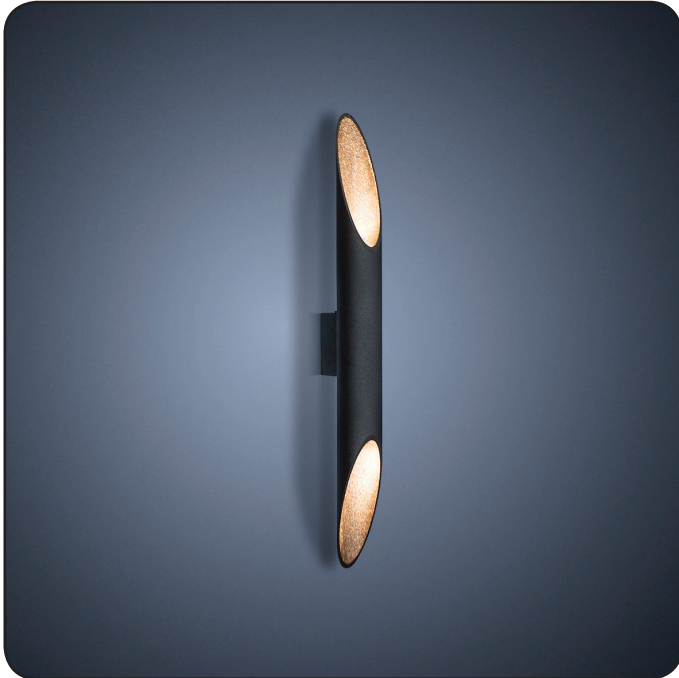

Wall lamp

Imperium Light

Delhi

270260.05.05

Height	60 cm
Spacing from wall:	9.5 cm
Lampholder / Socket:	MR16 GU10
Number of light sources:	2
Max. wattage:	50 W (watts)
Voltage:	230 V (volt)
Material:	meta
Color:	black
Lamp included:	no
Protection class:	IP20