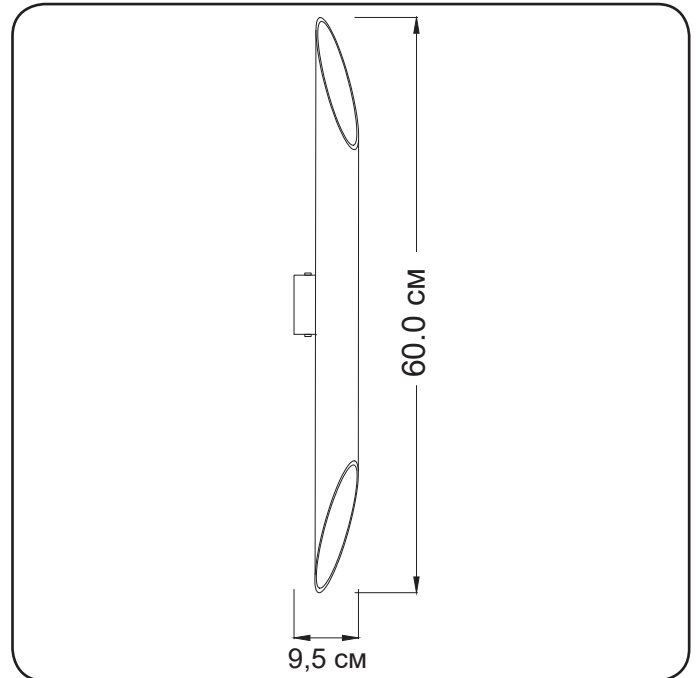

Wall lamp

Imperium Light

Delhi

270260.05.05

Height	60 cm
Spacing from wall:	9.5 cm
Lampholder / Socket:	MR16 GU10
Number of light sources:	2
Max. wattage:	50 W (watts)
Voltage:	230 V (volt)
Material:	meta
Color:	black
Lamp included:	no
Protection class:	IP20