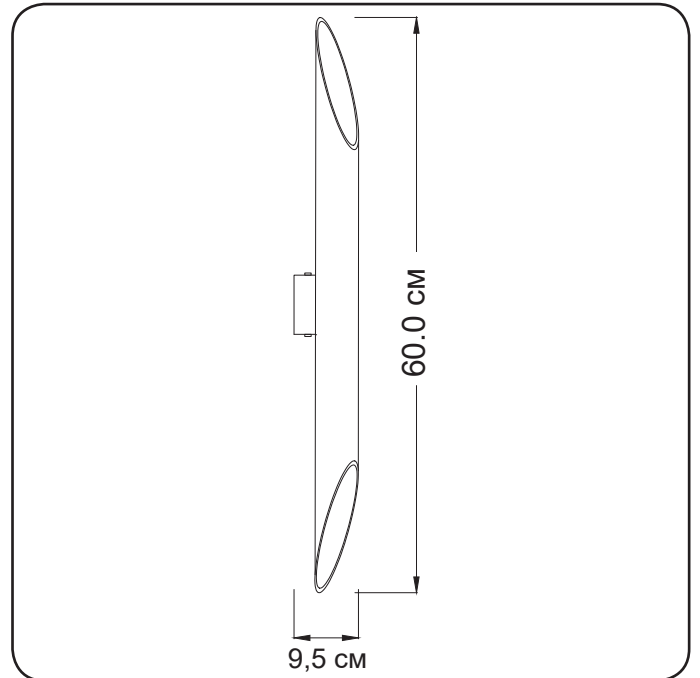

Wall lamp

Imperium Light

Delhi

270260.22.22

Height	60 cm
Spacing from wall:	9.5 cm
Lampholder / Socket:	MR16 GU10
Number of light sources:	2
Max. wattage:	50 W (watts)
Voltage:	230 V (volt)
Material:	meta
Color:	silver
Lamp included:	no
Protection class:	IP20