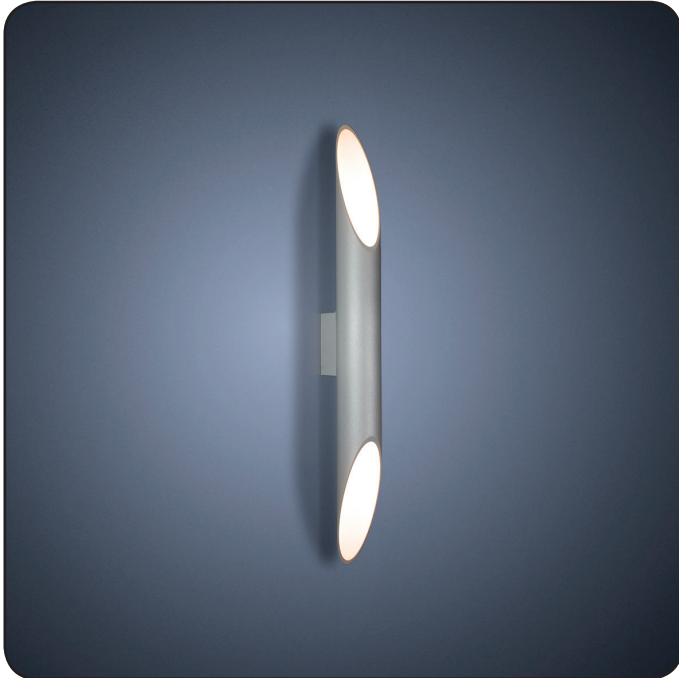

Wall lamp

Imperium Light

Delhi

270260.22.22

Height	60 cm
Spacing from wall:	9.5 cm
Lampholder / Socket:	MR16 GU10
Number of light sources:	2
Max. wattage:	50 W (watts)
Voltage:	230 V (volt)
Material:	meta
Color:	silver
Lamp included:	no
Protection class:	IP20