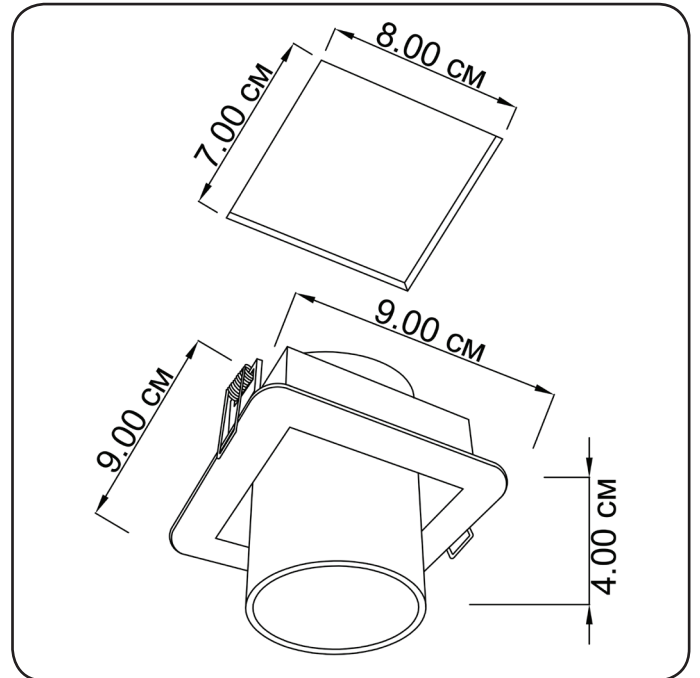

## Goggles

27614.01.05

Height:	4 cm
Width:	9 cm
Length:	9 cm
Lampholder / Socket:	MR16 GU10
Number of light sources:	1
Max. wattage:	50 W (watts)
Voltage:	230 V (volt)
Material:	metal
Color:	white/ black
Cut out measurement:	8 x 8 cm
Installation depth:	5 cm
Lamp included:	no
Protection class:	IP20