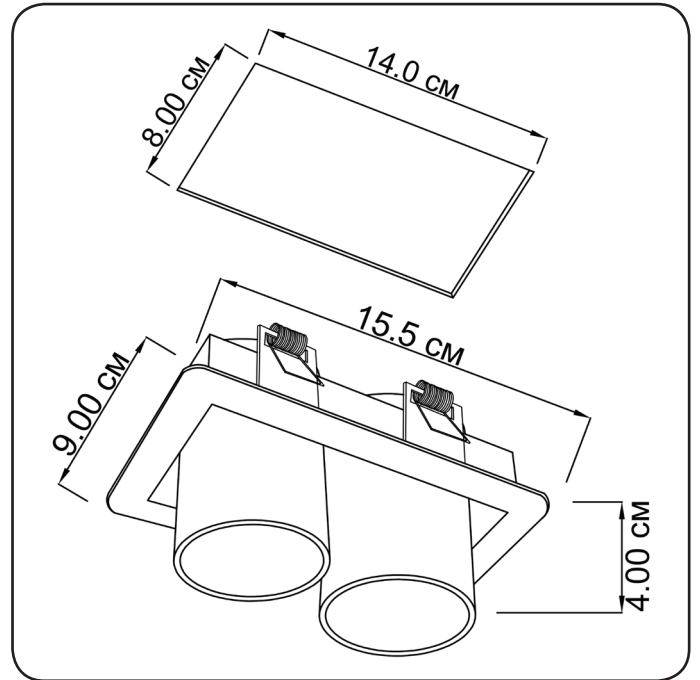

Goggles

27624.OI.O5

Height:	4 cm
Width:	9 cm
Length:	15.5 cm
Lampholder / Socket:	MR16 GU10
Number of light sources:	2
Max. wattage:	50 W (watts)
Voltage:	230 V (volt)
Material:	metal
Color:	white/ black
Cut out measurement:	8 x 14 cm
Installation depth:	5 cm
Lamp included:	no
Protection class:	IP20