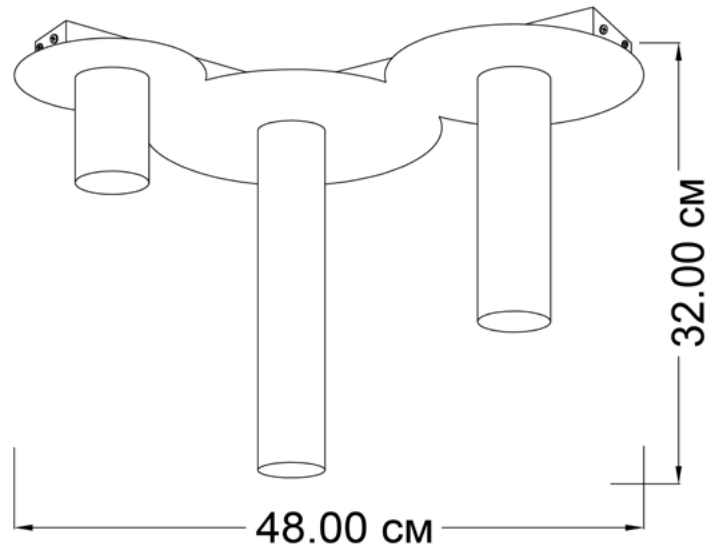

## Ceiling lamps

Imperium Light

KATE

280332.01.01

Height:	32 cm
Width:	34 cm
Length:	48 cm
Lampholder / Socket:	MR16 GU10
Number of light sources:	3
Max. wattage:	50 W
Voltage:	230 V
Material:	metal
Color:	white
Lamp included:	no
Protection class:	IP20