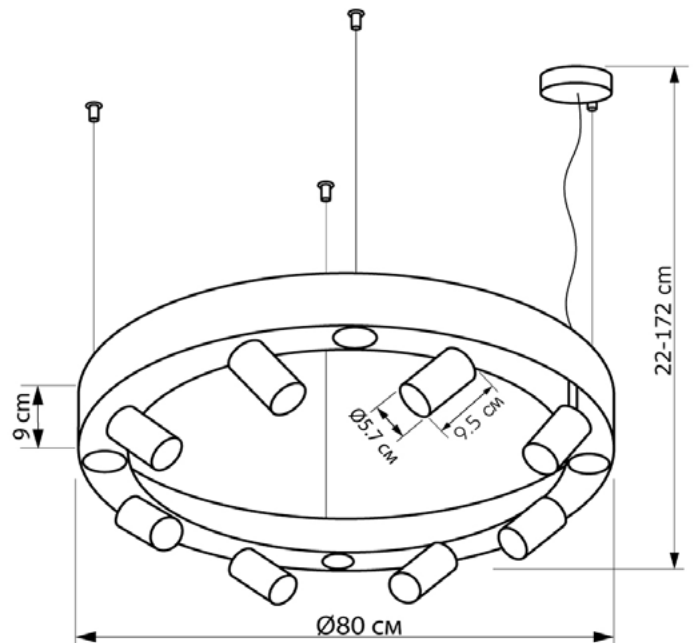

LINKOR

2811280.05.05

Diameter:	80 cm
Length:	22 cm
Height:	22-172 cm
Lampholder / Socket:	MR16 GU10
Number of light sources:	12
Max. wattage:	40W (watts)
Voltage:	220 V (volt)
Material:	metal
Color:	black
Lamp included:	no
Protection class:	IP20