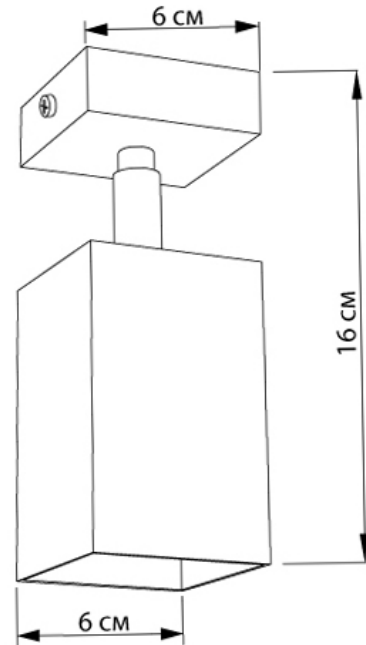

spot

Imperium Light

SUBMARINE

28216.01.01

Height:	19.5 cm
Width:	6 cm
Height of lampshade:	9,5 cm
Lampholder / Socket:	MR16 GU10
Number of light sources:	1
Max. wattage:	50 W
Voltage:	230 V
Material:	metal
Color:	white
Lamp included:	no
Protection class:	IP20