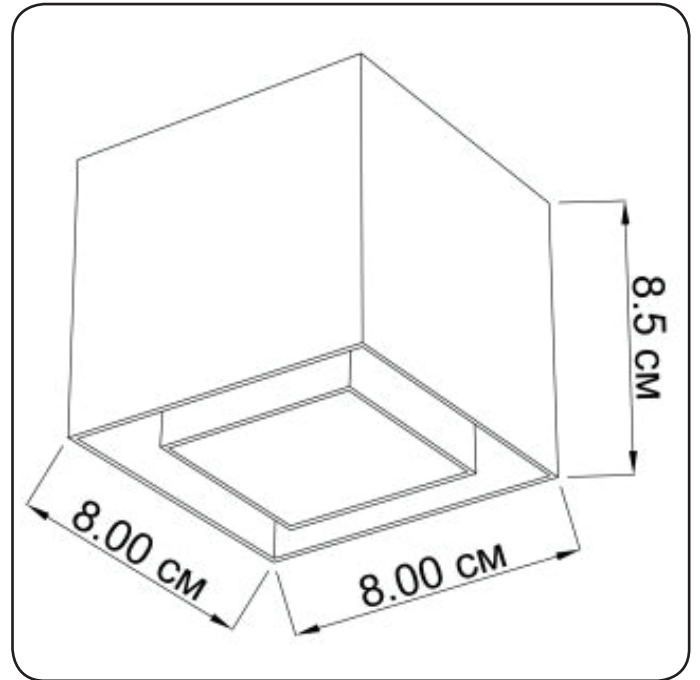

## MaxBoxter

28518.01.01

Height:	8,5 cm
Width:	8 cm
Length:	8 cm
Lampholder / Socket:	MR16 GU10-I
Max. wattage:	50 W
Voltage:	230 V
Material:	metal
Color:	white
Lamp included:	no
Protection class:	IP20