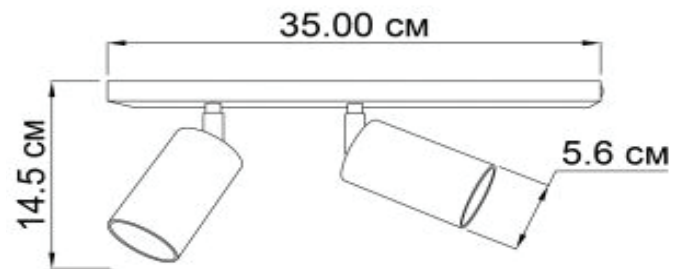

spot

Imperium Light

stage

290235.05.05

Height:	14.5 cm
Diameter:	5,6 cm
Width:	8 cm
Length:	35 cm
Lampholder / Socket:	MR16 GU10
Number of light sources:	2
Max. wattage:	50 W
Voltage:	230 V
Material:	metal
Color:	black
Lamp included:	no
Protection class:	IP20