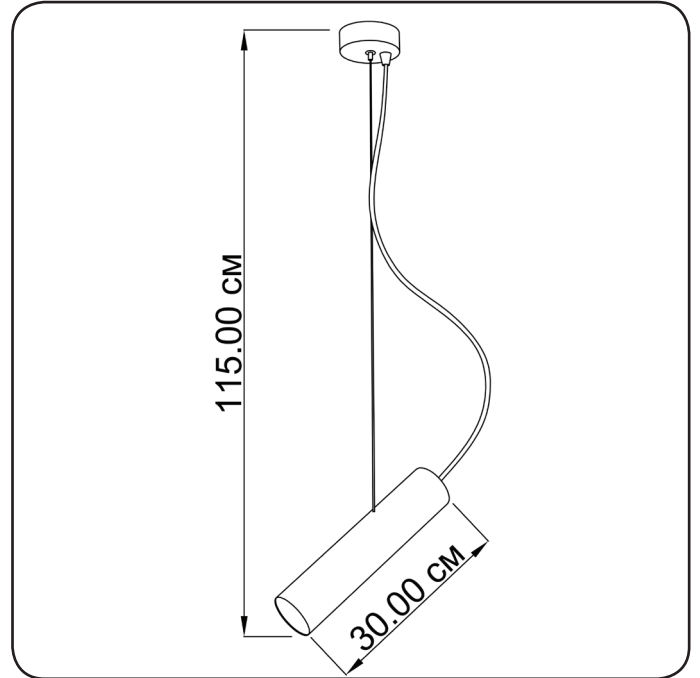

Suspension lamp

Imperium Light

Mike

305130.01.01

| | |
|--------------------------|-----------|
| Height: | 115 cm |
| Diameter of lamshade: | 5.6 cm |
| Height of lamshade: | 30 cm |
| Lampholder / Socket: | MR16 GU10 |
| Number of light sources: | 1 |
| Max. wattage: | 50 W |
| Voltage: | 230 V |
| Material: | metal |
| Color: | white |
| Lamp included: | no |
| Protection class: | IP20 |