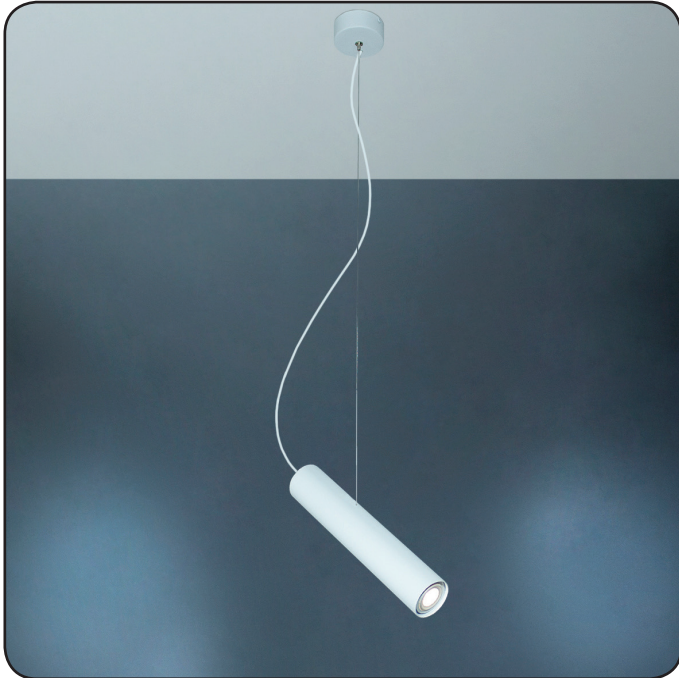

Suspension lamp

Imperium Light

Mike

305130.01.01

| | |
|--------------------------|-----------|
| Height: | 115 cm |
| Diameter of lamshade: | 5.6 cm |
| Height of lamshade: | 30 cm |
| Lampholder / Socket: | MR16 GU10 |
| Number of light sources: | 1 |
| Max. wattage: | 50 W |
| Voltage: | 230 V |
| Material: | metal |
| Color: | white |
| Lamp included: | no |
| Protection class: | IP20 |