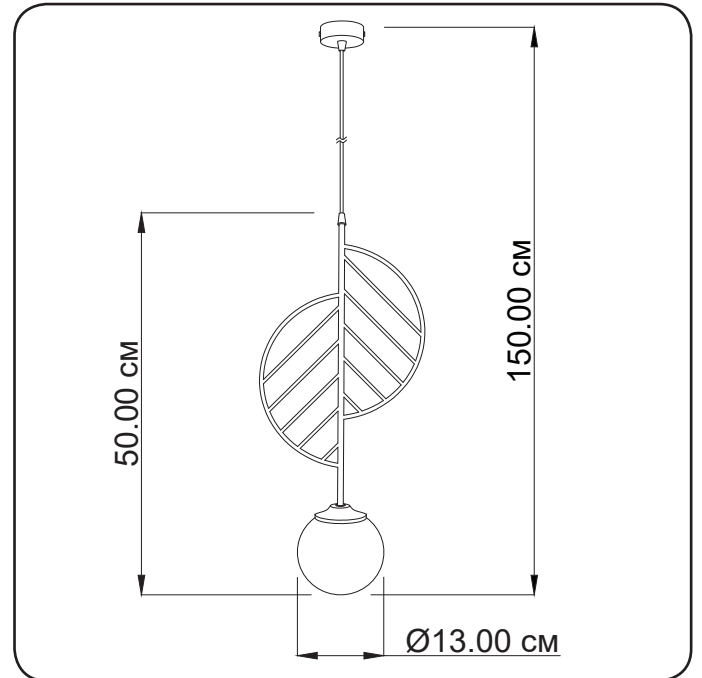

Suspension lamp

Imperium Light

November

314124.05.01

Height:	150 cm
Width:	24 cm
Diameter of lampshade:	13 cm
Height of lampshade:	50 cm
Lampholder / Socket:	E14 – I
Max. wattage:	40 W
Voltage:	230 V
Material:	metal
Color:	black/ white
Lamp included:	no
Protection class:	IP20