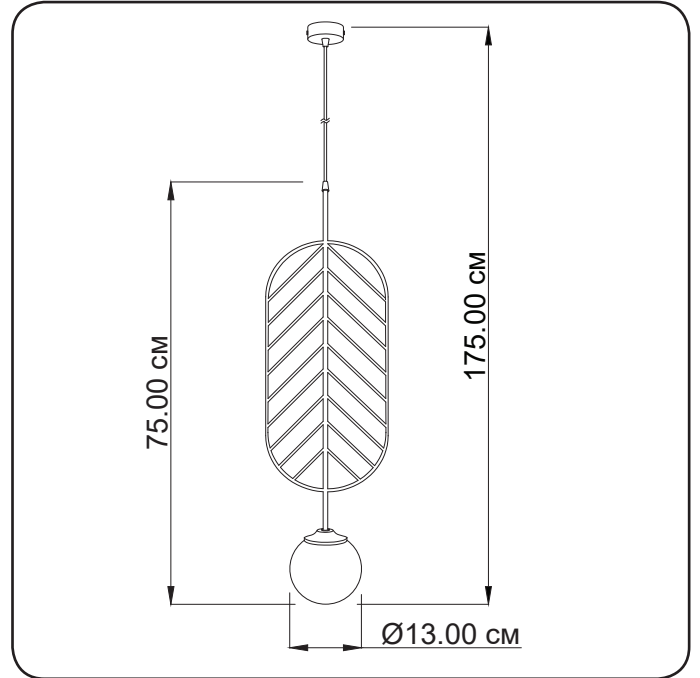

## Suspension lamp

Imperium Light

## November

314125.05.01

Height:	175 cm
Width:	25 cm
Diameter of lampshade:	13 cm
Height of lampshade:	75 cm
Lampholder / Socket:	E14 – I
Max. wattage:	40 W
Voltage:	230 V
Material:	metal
Color:	black/ white
Lamp included:	no
Protection class:	IP20