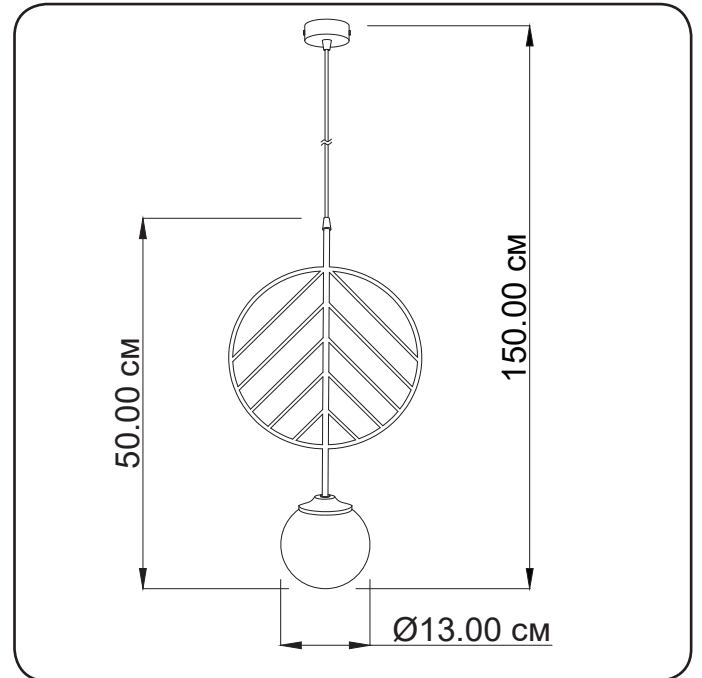

## Suspension lamp

Imperium Light

## November

314130.05.01

Height:	150 cm
Width:	30 cm
Diameter of lampshade:	13 cm
Height of lampshade:	50 cm
Lampholder / Socket:	E14 – I
Max. wattage:	40 W
Voltage:	230 V
Material:	metal
Color:	black/ white
Lamp included:	no
Protection class:	IP20