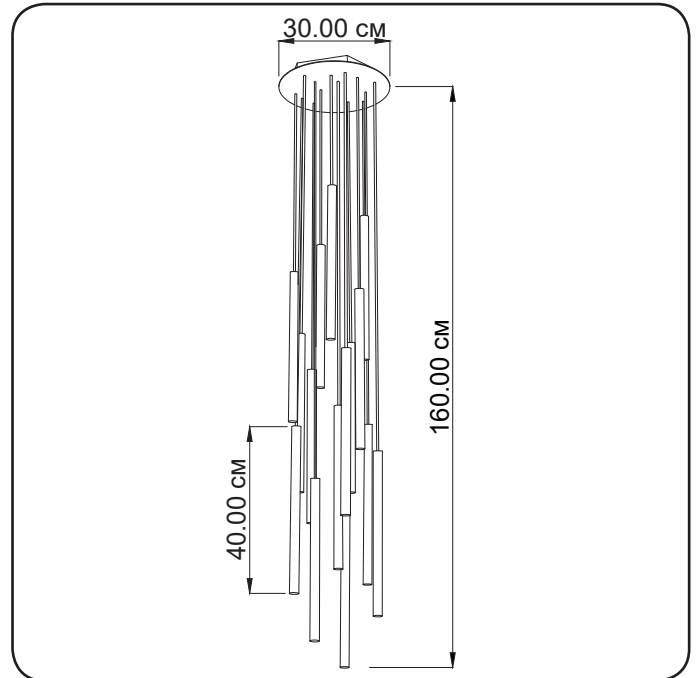

Suspension lamp

Imperium Light

Slim

3281540.05.05

Height:	160 cm
Diameter:	30 cm
Diameter of lampshade:	2 cm
Height of lampshade:	40 cm
Lampholder / Socket:	G9-15
Max. wattage:	5 W
Voltage:	220 V
Material:	metal
Color:	black
Lamp included:	no
Protection class:	IP20