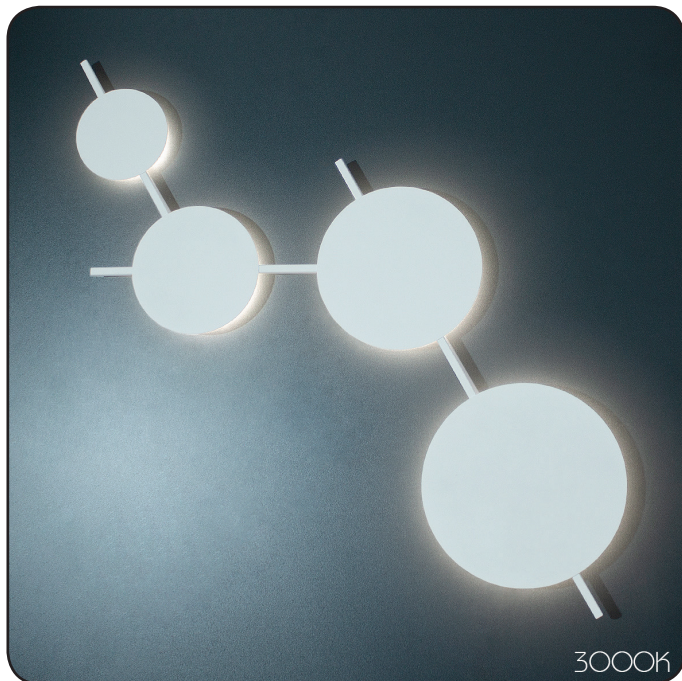

Wall lamp

Imperium Light

Darfield

340444.OI.9I

Length	120 cm
Width:	44 cm
Spacing from wall:	4 cm
Lampholder / Socket:	LED-4
Max. wattage:	25 W
Voltage:	220 V
Color temperature:	3000 K
Material:	metal
Color:	white
Lamp included:	yes
Protection class:	IP20