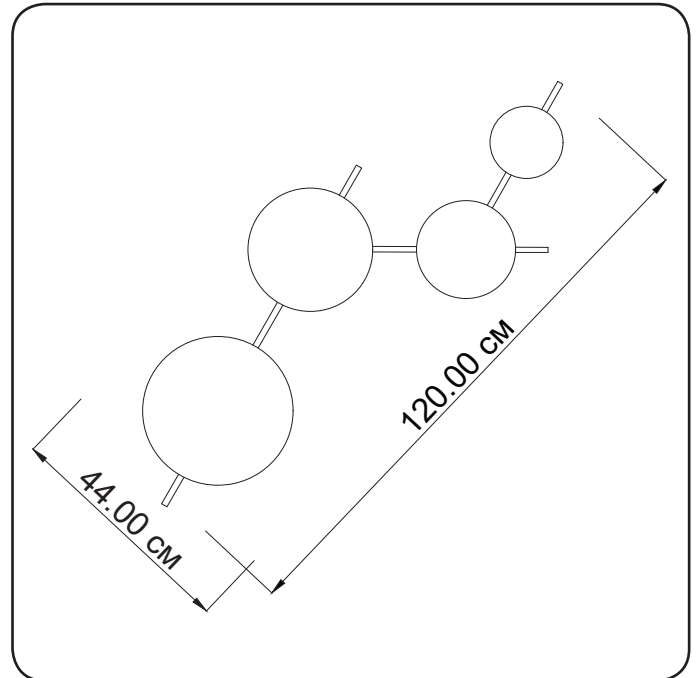

Wall lamp

Imperium Light

Darfield

340444.OI.9I

Length	120 cm
Width:	44 cm
Spacing from wall:	4 cm
Lampholder / Socket:	LED-4
Max. wattage:	25 W
Voltage:	220 V
Color temperature:	3000 K
Material:	metal
Color:	white
Lamp included:	yes
Protection class:	IP20