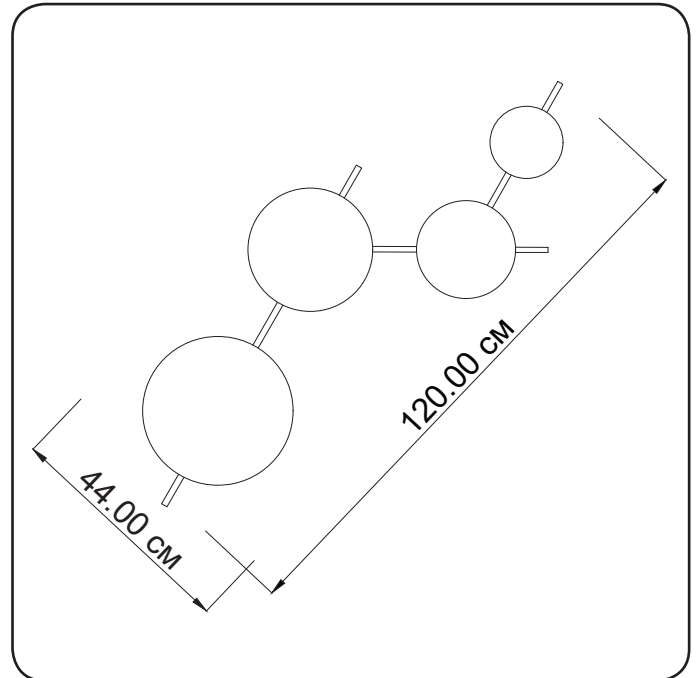

Wall lamp

Imperium Light

Darfield

340444.OI.92

Length	120 cm
Width:	44 cm
Spacing from wall:	4 cm
Lampholder / Socket:	LED-4
Max. wattage:	25 W
Voltage:	220 V
Color temperature:	4000 K
Material:	metal
Color:	white
Lamp included:	yes
Protection class:	IP20