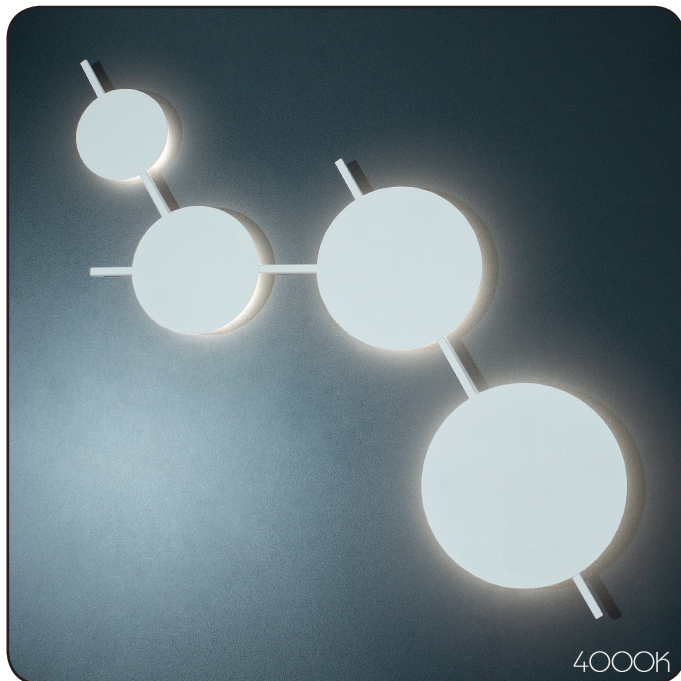

Wall lamp

Imperium Light

Darfield

340444.OI.92

Length	120 cm
Width:	44 cm
Spacing from wall:	4 cm
Lampholder / Socket:	LED-4
Max. wattage:	25 W
Voltage:	220 V
Color temperature:	4000 K
Material:	metal
Color:	white
Lamp included:	yes
Protection class:	IP20