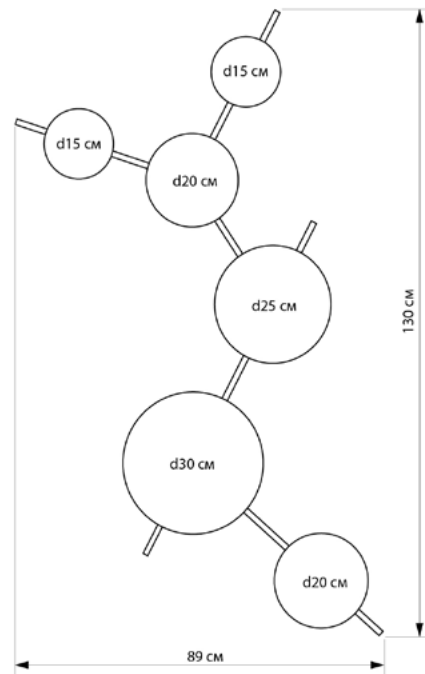

DARFIELD

340689.05.91

Width:	89 cm
Length:	130 cm
Spacing from wall:	4 cm
Lampholder / Socket:	LED
Number of light sources:	6
Max. wattage:	22 W (watts)
Color temperature:	3000K (Kelvin)
Voltage:	220 V (volt)
Material:	metal
Color:	black
Lamp included:	yes
Protection class:	IP20