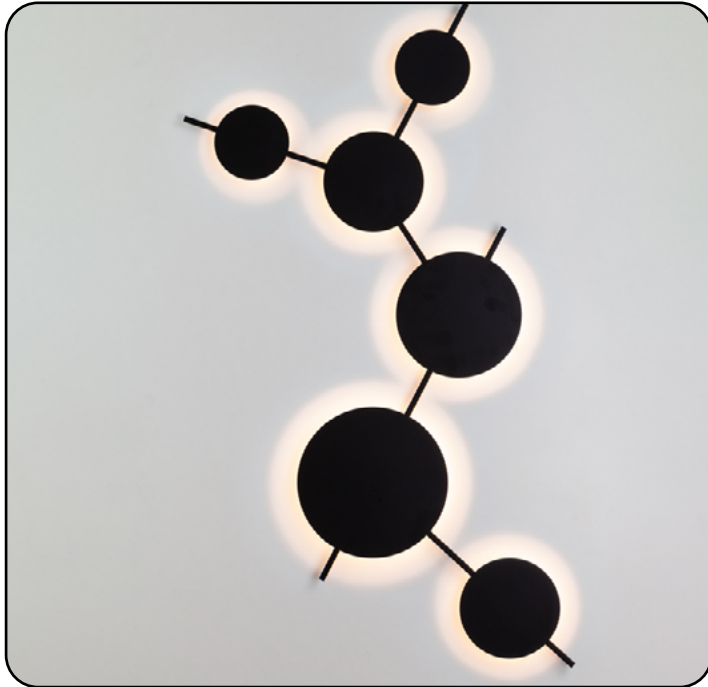

DARFIELD

340689.05.91

Width:	89 cm
Length:	130 cm
Spacing from wall:	4 cm
Lampholder / Socket:	LED
Number of light sources:	6
Max. wattage:	22 W (watts)
Color temperature:	3000K (Kelvin)
Voltage:	220 V (volt)
Material:	metal
Color:	black
Lamp included:	yes
Protection class:	IP20