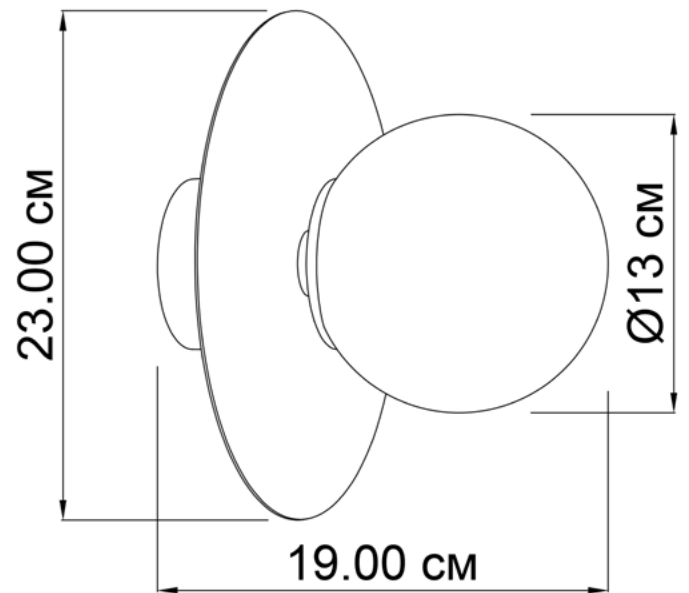

QUEST

34123.05.01

Diameter:	23 cm
Diameter of lampshade:	13 cm
Spacing from wall:	19 cm
Lampholder / Socket:	E14
Number of light sources:	1
Max. wattage:	40 W (watts)
Voltage:	230 V (volt)
Material:	metal / glass
Color:	black / white
Lamp included:	no
Protection class:	IP20