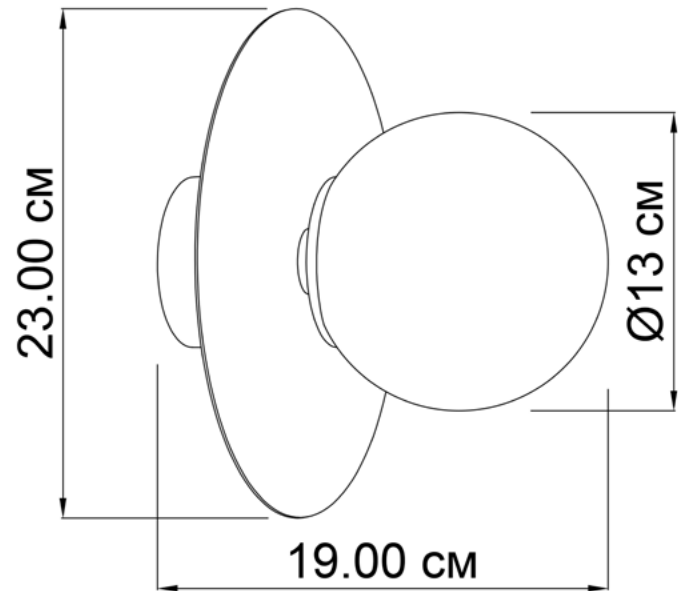

QUEST

34123.05.69

Diameter:	23 cm
Diameter of lampshade:	13 cm
Spacing from wall:	19 cm
Lampholder / Socket:	E4
Number of light sources:	1
Max. wattage:	40 W (watts)
Voltage:	230 V (volt)
Material:	metal / glass
Color:	black / black smoke
Lamp included:	no
Protection class:	IP20