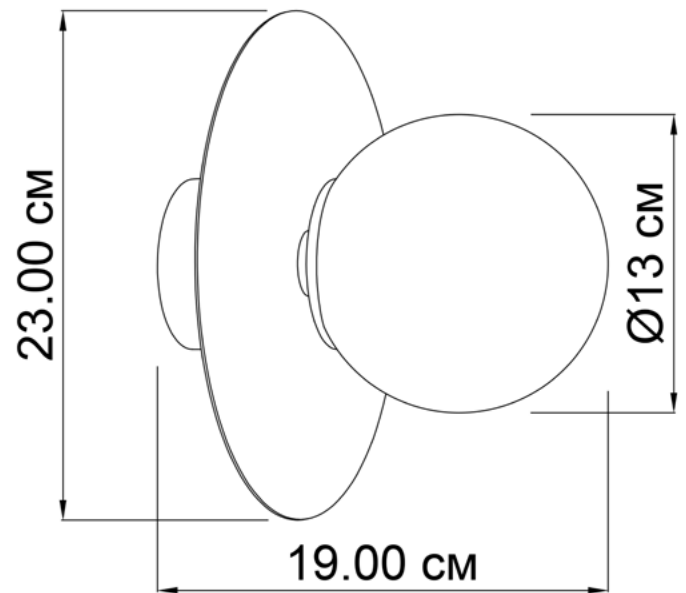

QUEST

34123.07.01

Diameter:	23 cm
Diameter of lampshade:	13 cm
Spacing from wall:	19 cm
Lampholder / Socket:	E14
Number of light sources:	1
Max. wattage:	40 W (watts)
Voltage:	230 V (volt)
Material:	glass / glass
Color:	black glass / white
Lamp included:	no
Protection class:	IP20