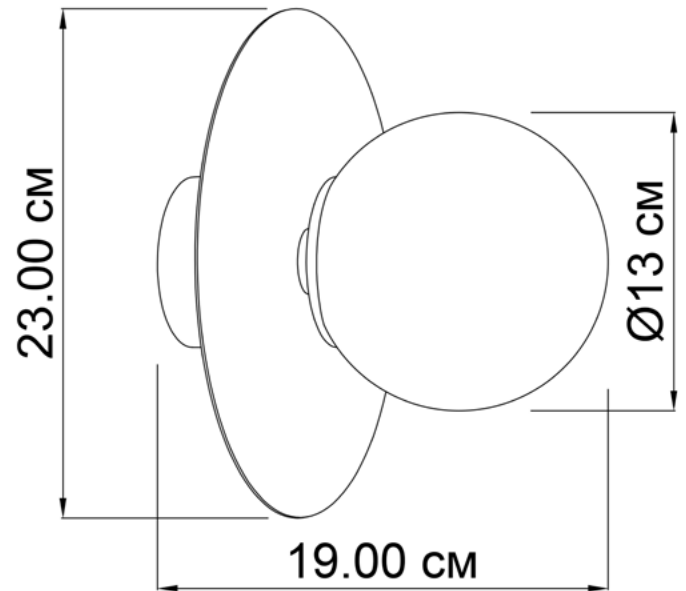

QUEST

34123.07.23

Diameter:	23 cm
Diameter of lampshade:	13 cm
Spacing from wall:	19 cm
Lampholder / Socket:	E4
Number of light sources:	1
Max. wattage:	40 W (watts)
Voltage:	230 V (volt)
Material:	glass / glass
Color:	black glass / brown
Lamp included:	no
Protection class:	IP20