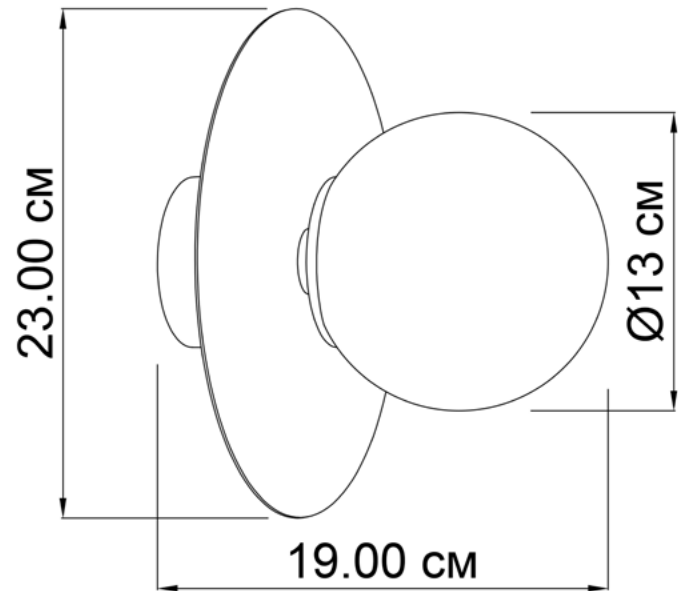

QUEST

34123.07.69

Diameter:	23 cm
Diameter of lampshade:	13 cm
Spacing from wall:	19 cm
Lampholder / Socket:	E14
Number of light sources:	1
Max. wattage:	40 W (watts)
Voltage:	230 V (volt)
Material:	glass / glass
Color:	black glass / black smoke
Lamp included:	no
Protection class:	IP20