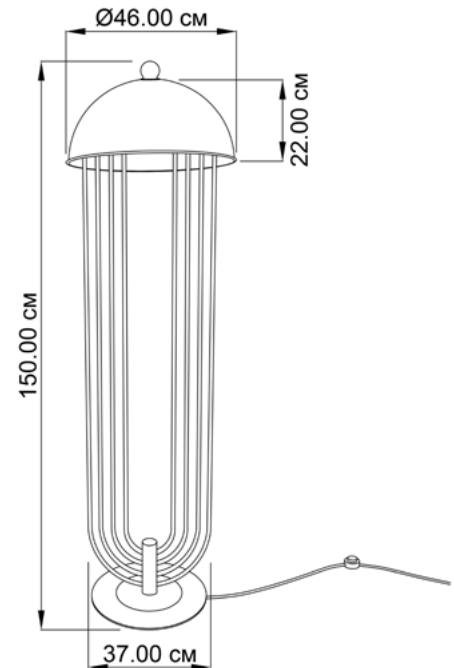

MENORAH

343246.12.01

Height:	150 cm
Width:	37 cm
Diameter of lampshade:	46 cm
Height of lampshade:	22 cm
Lampholder / Socket:	E27
Number of light sources:	2
Max. wattage:	60 W (watts)
Voltage:	230 V (volt)
Material:	metal
Color:	gold / white
Lamp included:	no
Protection class:	IP20