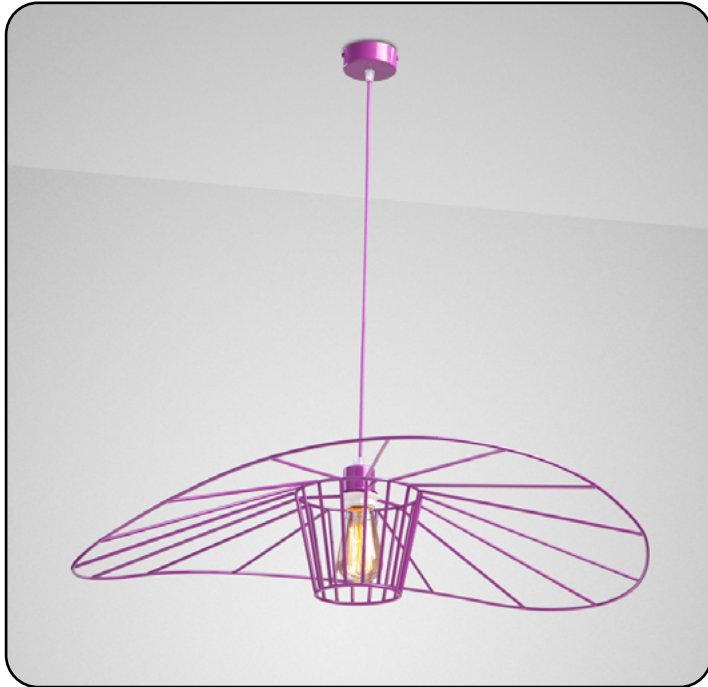

## Suspension lamps

Imperium Light

LADY

35180.27.27

Height:	120 cm
Diameter:	80 cm
Lampholder / Socket:	E27
Number of light sources:	1
Max. wattage:	60 W (watts)
Voltage:	230 V (volt)
Material:	metal
Color:	violet/violet
Lamp included:	no
Protection class:	IP20