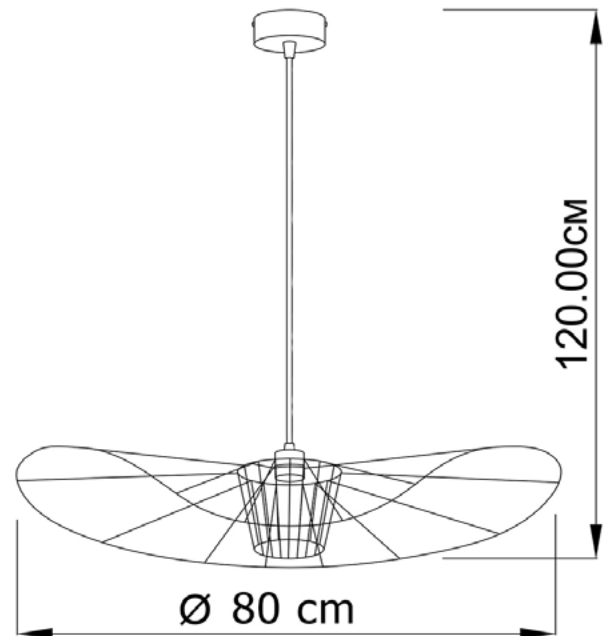

## Suspension lamps

Imperium Light

LADY

35180.27.27

Height:	120 cm
Diameter:	80 cm
Lampholder / Socket:	E27
Number of light sources:	1
Max. wattage:	60 W (watts)
Voltage:	230 V (volt)
Material:	metal
Color:	violet/violet
Lamp included:	no
Protection class:	IP20