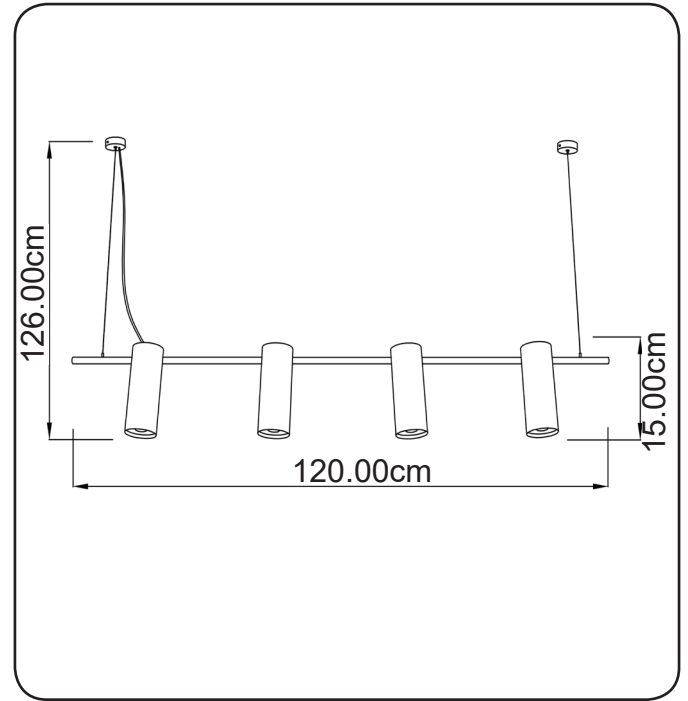

Suspension lamp

Volcano

3724120.05.05

Height:	126 cm
Length:	120 cm
Diameter of lampshade:	5.7 cm
Height of lampshade:	15 cm
Number of light sources:	4
Socket:	MR16 GU10
Max. wattage:	50 W
Voltage:	230 V
Material:	metal
Color:	black
Class:	II