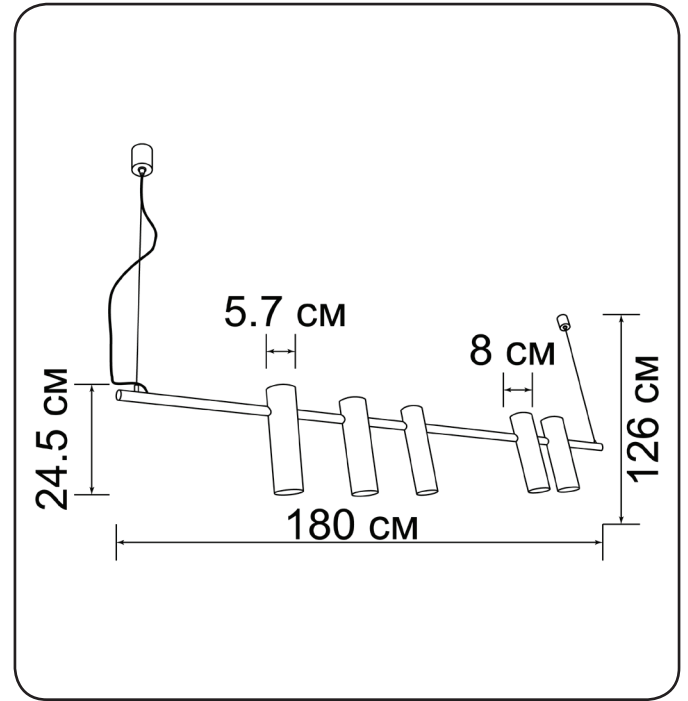

Suspension lamp

Volcano

3725180.O5.O5

Height:	126 cm
Length:	180 cm
Diameter of lampshade:	5.7 8 cm
Height of lampshade:	24.5 cm
Number of light sources:	5
Socket:	MR16 GU10
Max. wattage:	50 W
Voltage:	230 V
Material:	metal
Color:	black
Class:	II