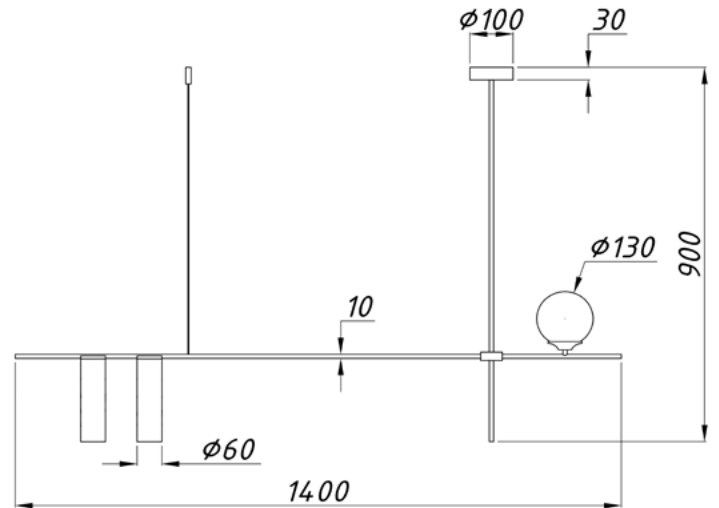

Suspension lamps

Imperium Light

JENNY

375390.05.12.01

Height:	90 cm
Length:	140 cm
Diameter of lampshade:	13 cm
Lampholder / Socket:	MR16 GU10 / E14
Number of light sources:	3
Max. wattage:	50 / 40 Watts
Voltage:	230 Volt
Material:	metal / glass
Color:	black / gold / white
Lamp included:	no
Protection class:	IP20