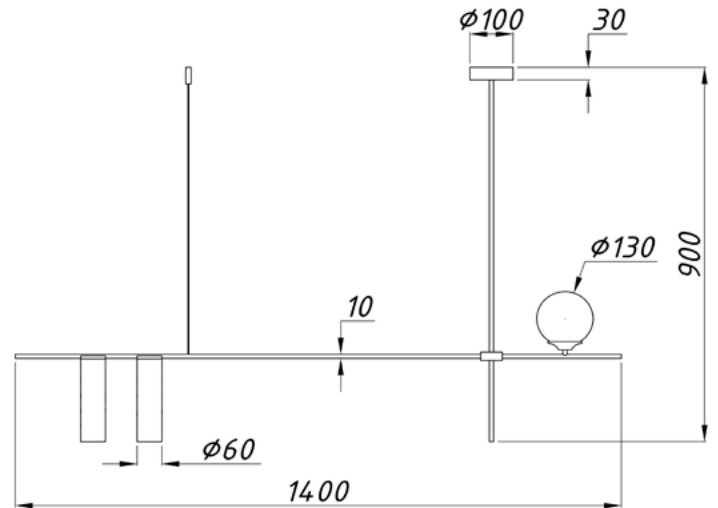

Suspension lamps

Imperium Light

JENNY

375390.05.12.23

Height:	90 cm
Length:	140 cm
Diameter of lampshade:	13 cm
Lampholder / Socket:	MR16 GU10 / E14
Number of light sources:	3
Max. wattage:	50 / 40 Watts
Voltage:	230 Volt
Material:	metal / glass
Color:	black / gold / brown
Lamp included:	no
Protection class:	IP20