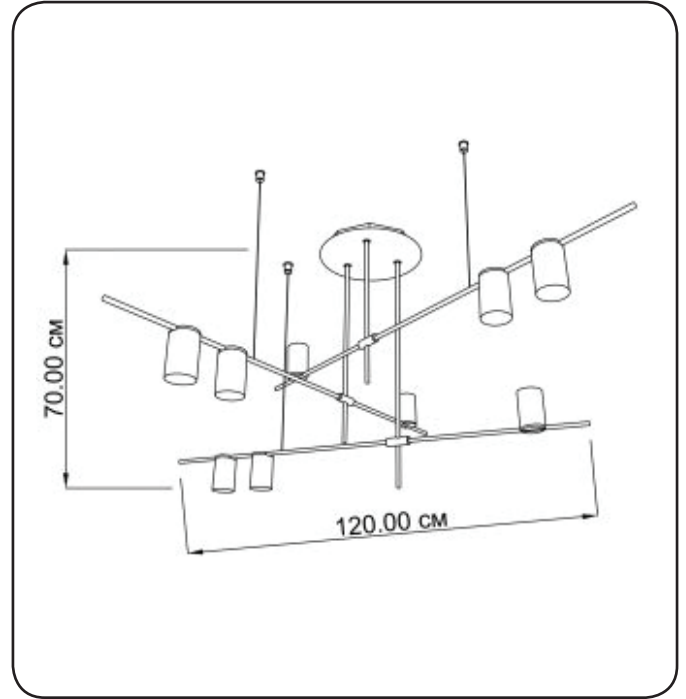

Suspension lamp

Imperium Light

Jenny

3759120.05.01

Height:	70 cm
Length:	120 cm
Number of light sources:	9
Socket:	MR16 GU10
Max. wattage:	50 W
Voltage:	230 V
Material:	metal
Color:	white
Class:	II