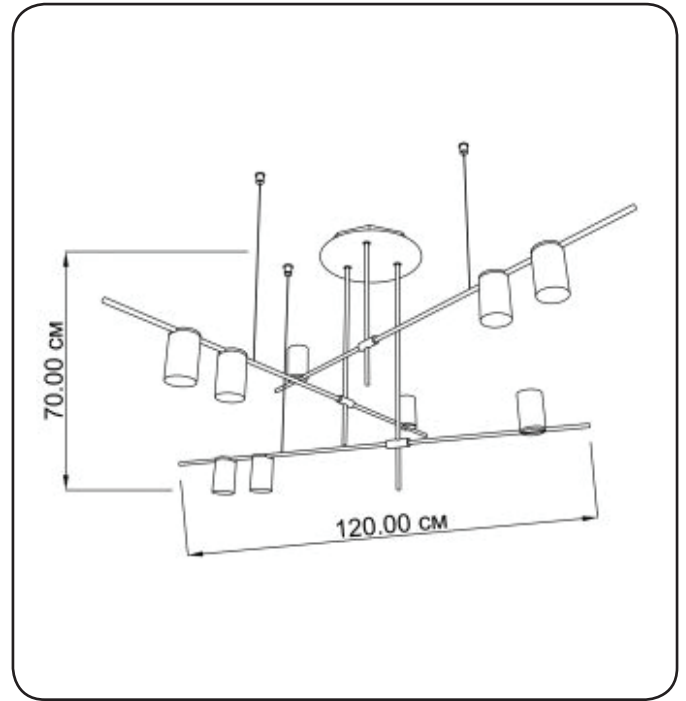

Suspension lamp

Imperium Light

Jenny

3759120.05.05

| | |
|--------------------------|-----------|
| Height: | 70 cm |
| Length: | 120 cm |
| Number of light sources: | 9 |
| Socket: | MR16 GU10 |
| Max. wattage: | 50 W |
| Voltage: | 230 V |
| Material: | metal |
| Color: | black |
| Class: | II |