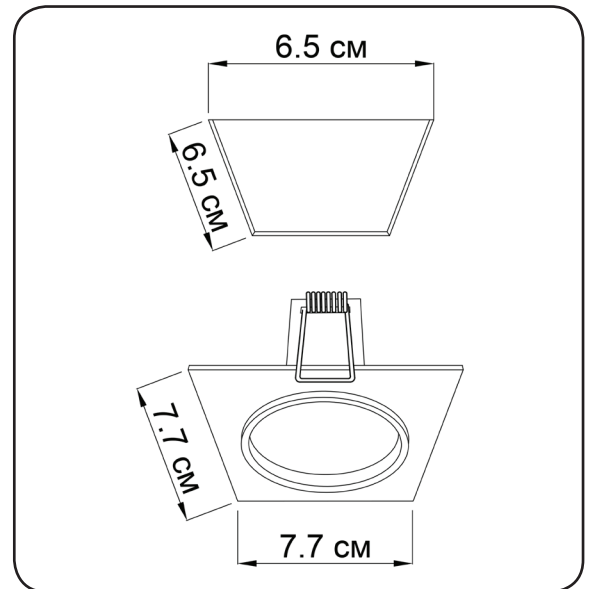

Simple

380108.01.01

Width:	7.7 cm
Length:	7.7 cm
Lampholder / Socket:	MR16 GU10/ 5.3
Number of light sources:	1
Max. wattage:	50 W
Voltage:	230 V (volt)
Material:	metal
Color:	white
Cut out measurement:	6,5x6,5 cm
Installation depth:	6 cm
Lamp included:	no
Protection class:	IP20
Class:	II