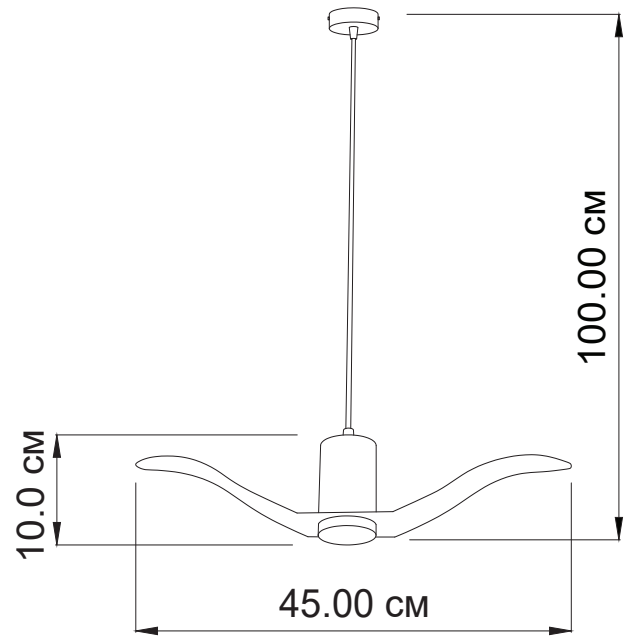

## Suspension lamp

Imperium Light

## Gull

396145.01.01

Height:	100 cm
Width:	7.6 cm
Length:	45 cm
Height of lampshade	10 cm
Lampholder / Socket:	MR16 GU10
Number of light sources:	1
Max. wattage:	50 W
Voltage:	230 V
Material:	metal
Color:	white
Lamp included:	no
Protection class:	IP20