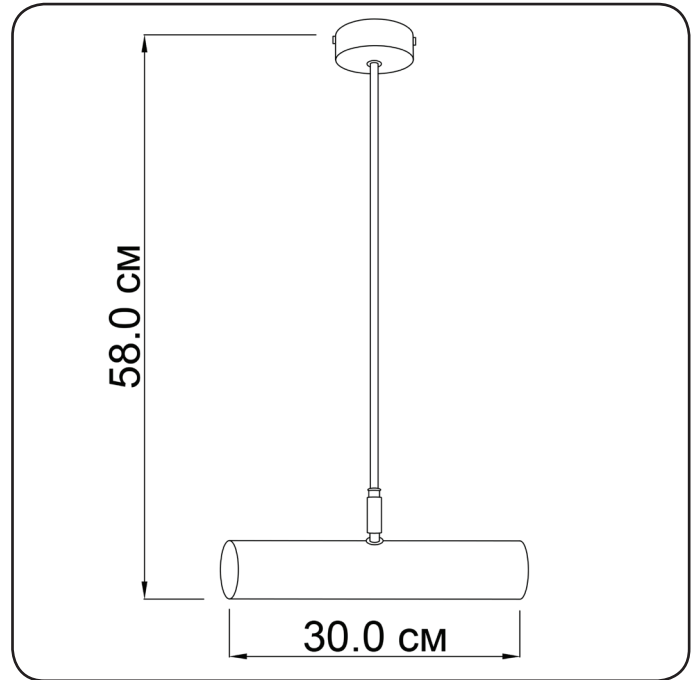

Suspension lamp

Imperium Light

Prima

400230.05.05

Height:	58 cm
Diameter of lampshade:	5.6 cm
Height of lampshade:	30 cm
Lampholder / Socket:	MR16 GU10-2
Max. wattage:	50 W
Voltage:	230 V
Material:	metal
Color:	black
Lamp included:	no
Protection class:	IP20