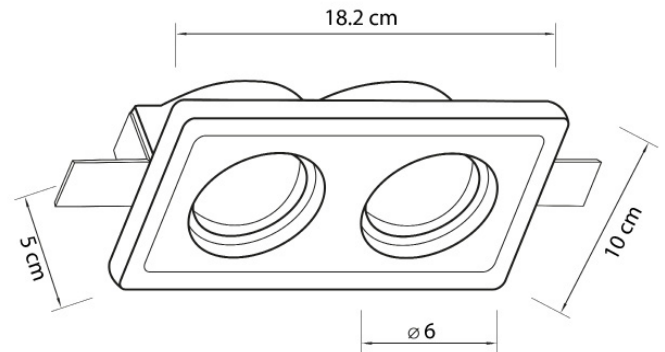

X-Cool

406210.01.01

Width:	10 cm
Length:	18,2 cm
Height:	5 cm
Installation diameter:	6 cm
Installation depth:	5 cm
Lampholder / Socket:	MR16 GU10/ 5.3
Number of light sources:	2
Max. wattage:	50 W
Voltage:	230 V
Material:	gypsum
Color:	white
Lamp included:	no
Protection class:	IP20