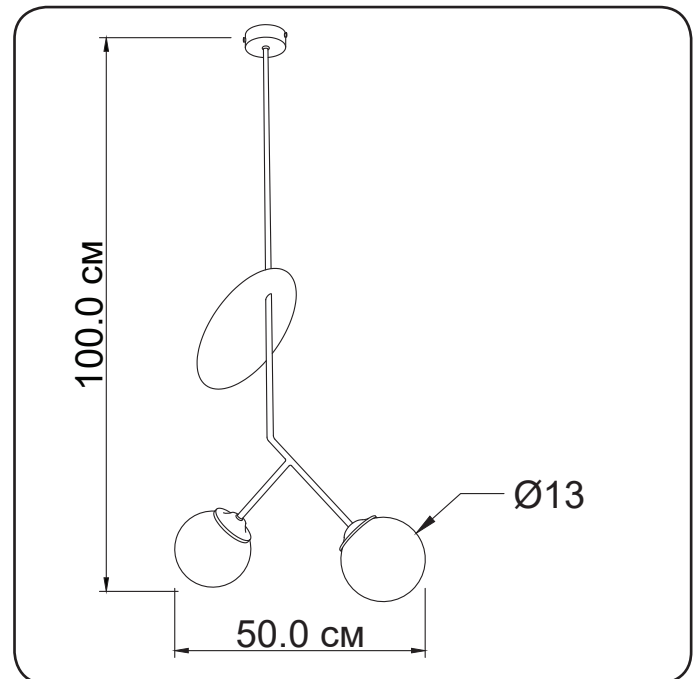

Suspension lamp

Imperium Light

Cherry

414250.12.01

Height:	100 cm
Width:	50 cm
Diameter of lampshade:	13 cm
Lampholder / Socket:	E14
Number of light sources:	2
Max. wattage:	40 W (watts)
Voltage:	230 V (volt)
Material:	metal/ glass
Color:	gold/ white
Lamp included:	no
Protection class:	P20
Class:	II