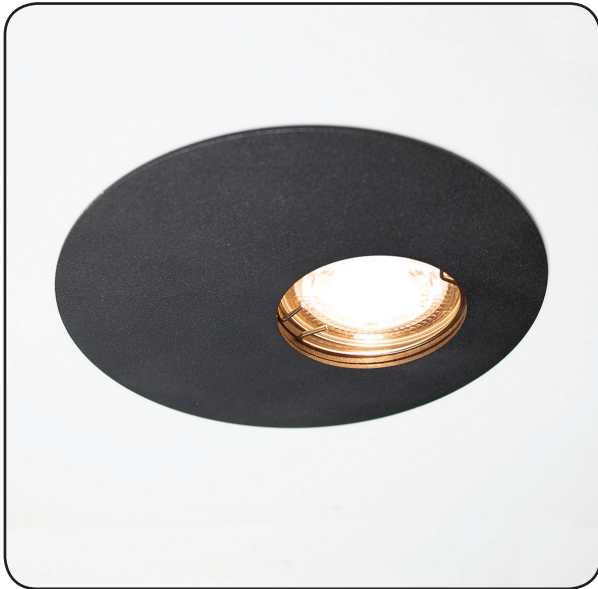

Spotlight *Simple*

Imperium Light

Simple

418113.05.05

Width:	13 cm
Length:	13 cm
Lampholder / Socket:	GU10
Number of light sources:	1
Max. wattage:	50 W
Voltage:	230 V (volt)
Material:	metal
Color:	black
Cut out measurement:	d7 cm
Installation depth:	6 cm
Lamp included:	no
Protection class:	IP20
Class:	II