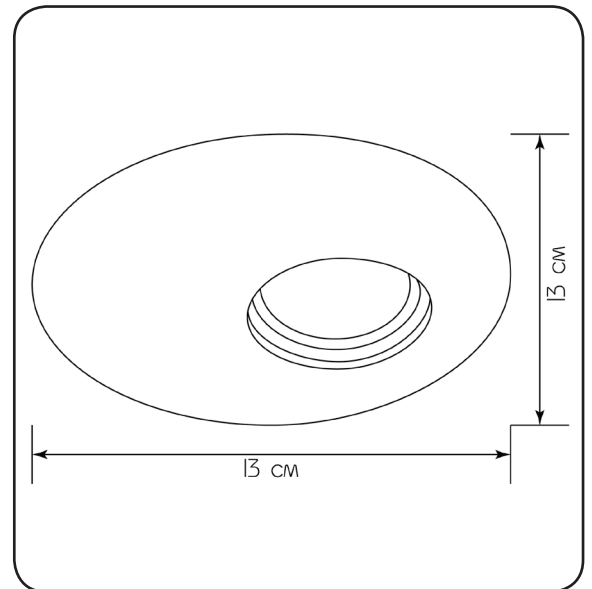

Spotlight *Simple*

Imperium Light

Simple

418113.05.05

Width:	13 cm
Length:	13 cm
Lampholder / Socket:	GU10
Number of light sources:	1
Max. wattage:	50 W
Voltage:	230 V (volt)
Material:	metal
Color:	black
Cut out measurement:	d7 cm
Installation depth:	6 cm
Lamp included:	no
Protection class:	IP20
Class:	II