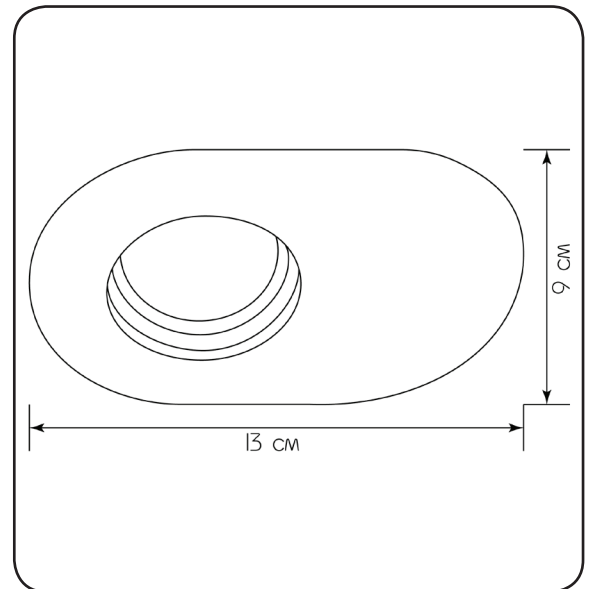

Spotlight *Simple*

Imperium Light

Simple

419191.05.05

Width:	9 cm
Length:	13 cm
Lampholder / Socket:	GU10
Number of light sources:	1
Max. wattage:	50 W
Voltage:	230 V (volt)
Material:	metal
Color:	black
Cut out measurement:	d7 cm
Installation depth:	6 cm
Lamp included:	no
Protection class:	IP20
Class:	II