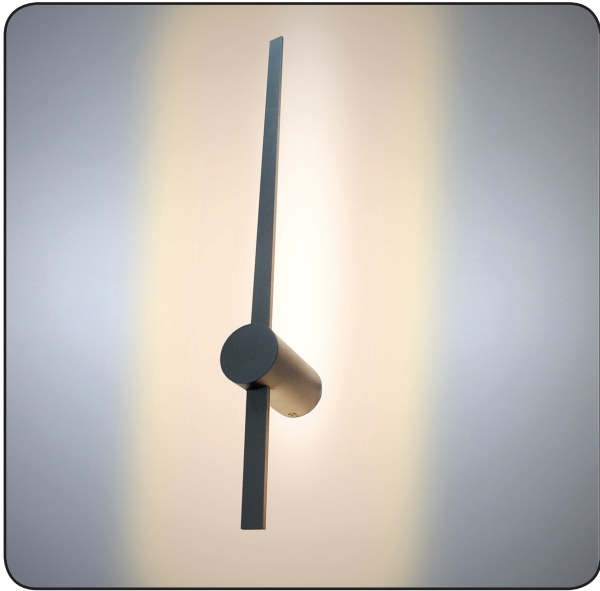

Wall lamp

Imperium Light

Arrow

420160.05.91

Length:	60 cm
Lampholder / Socket:	LED
Number of light sources:	1
Max. wattage:	5 W
Color temperature:	3000 K (Kelvin)
Voltage:	220 V (volt)
Material:	metal
Color:	black
Lamp included:	yes
Protection class:	IP20
Class:	II