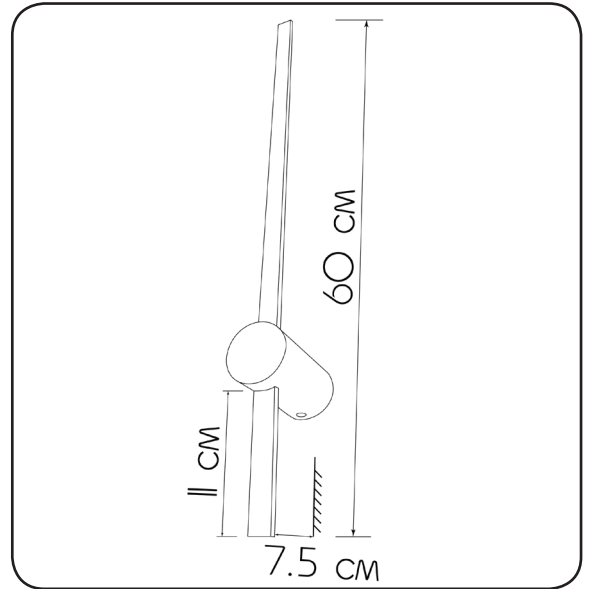

Wall lamp

Imperium Light

Arrow

420160.05.91

Length:	60 cm
Lampholder / Socket:	LED
Number of light sources:	1
Max. wattage:	5 W
Color temperature:	3000 K (Kelvin)
Voltage:	220 V (volt)
Material:	metal
Color:	black
Lamp included:	yes
Protection class:	IP20
Class:	II