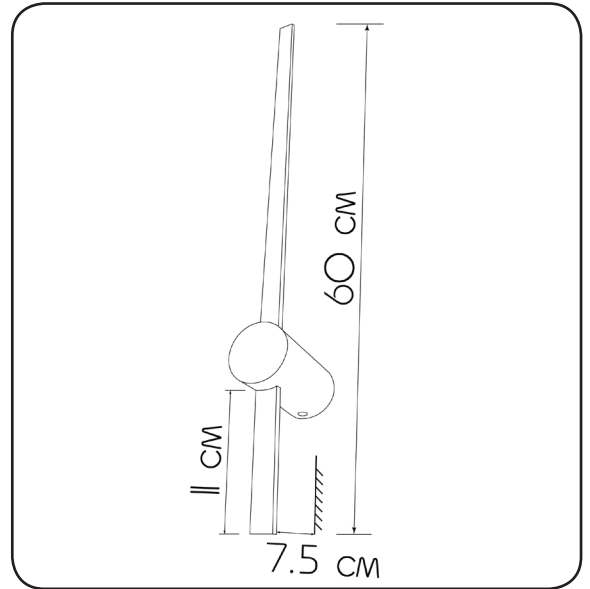

Wall lamp

Imperium Light

Arrow

420160.05.92

Length:	60 cm
Lampholder / Socket:	LED
Number of light sources:	1
Max. wattage:	5 W
Color temperature:	4000 K (Kelvin)
Voltage:	220 V (volt)
Material:	metal
Color:	black
Lamp included:	yes
Protection class:	IP20
Class:	II