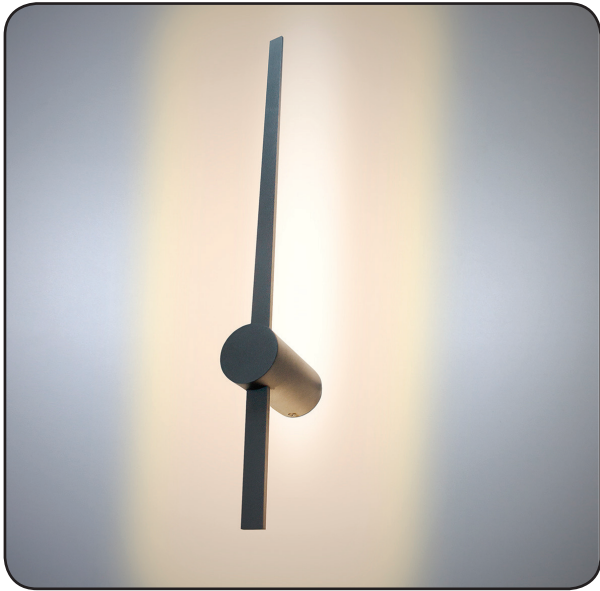

Wall lamp

Imperium Light

Arrow

420160.05.92

Length:	60 cm
Lampholder / Socket:	LED
Number of light sources:	1
Max. wattage:	5 W
Color temperature:	4000 K (Kelvin)
Voltage:	220 V (volt)
Material:	metal
Color:	black
Lamp included:	yes
Protection class:	IP20
Class:	II