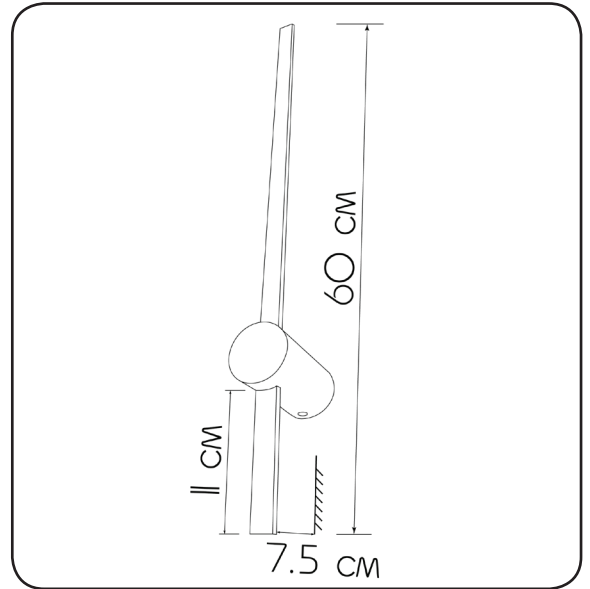

Wall lamp

Imperium Light

Arrow

420160.05.93

Length:	60 cm
Lampholder / Socket:	LED
Number of light sources:	1
Max. wattage:	5 W
Color temperature:	6000 K (Kelvin)
Voltage:	220 V (volt)
Material:	metal
Color:	black
Lamp included:	yes
Protection class:	IP20
Class:	II