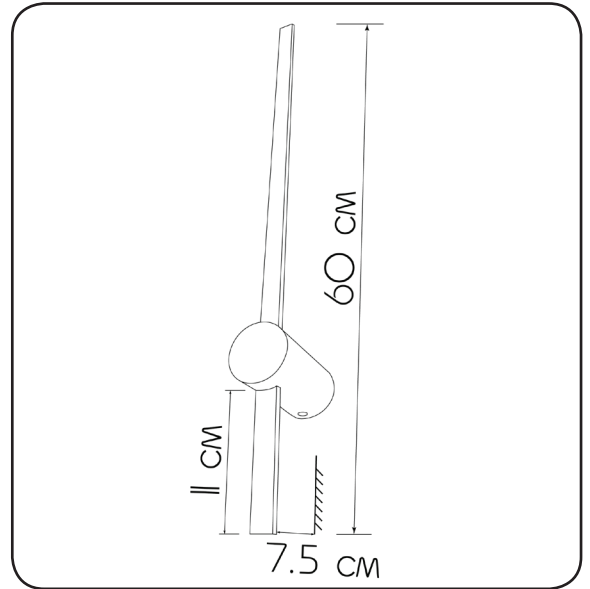

## Wall lamp

Imperium Light

## Arrow

420160.12.91

|                          |                 |
|--------------------------|-----------------|
| Length:                  | 60 cm           |
| Lampholder / Socket:     | LED             |
| Number of light sources: | 1               |
| Max. wattage:            | 5 W             |
| Color temperature:       | 3000 K (Kelvin) |
| Voltage:                 | 220 V (volt)    |
| Material:                | metal           |
| Color:                   | gold            |
| Lamp included:           | yes             |
| Protection class:        | IP20            |
| Class:                   | II              |