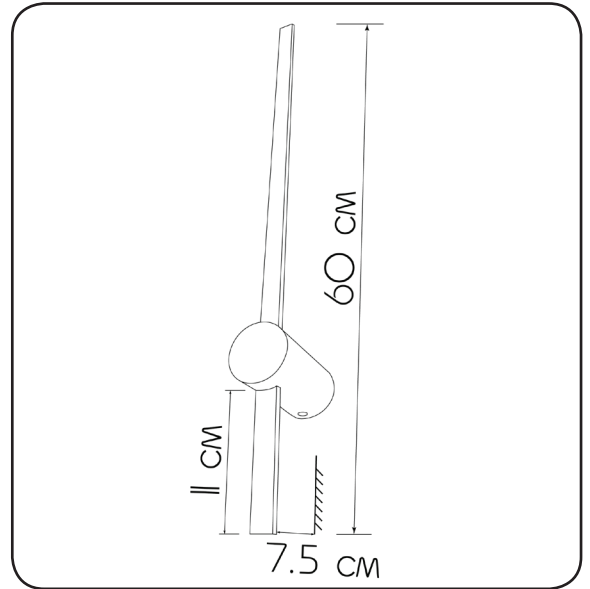

Wall lamp

Imperium Light

Arrow

420160.12.92

Length:	60 cm
Lampholder / Socket:	LED
Number of light sources:	1
Max. wattage:	5 W
Color temperature:	4000 K (Kelvin)
Voltage:	220 V (volt)
Material:	metal
Color:	gold
Lamp included:	yes
Protection class:	IP20
Class:	II