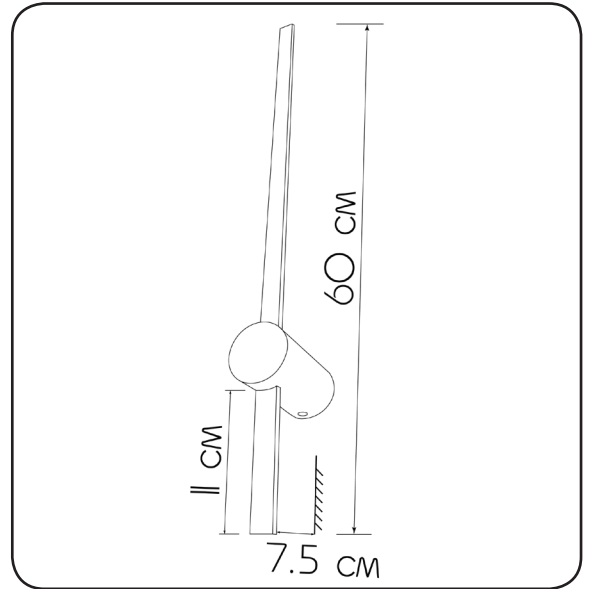

Wall lamp

Imperium Light

Arrow

420160.12.93

Length:	60 cm
Lampholder / Socket:	LED
Number of light sources:	1
Max. wattage:	5 W
Color temperature:	6000 K (Kelvin)
Voltage:	220 V (volt)
Material:	metal
Color:	gold
Lamp included:	yes
Protection class:	IP20
Class:	II